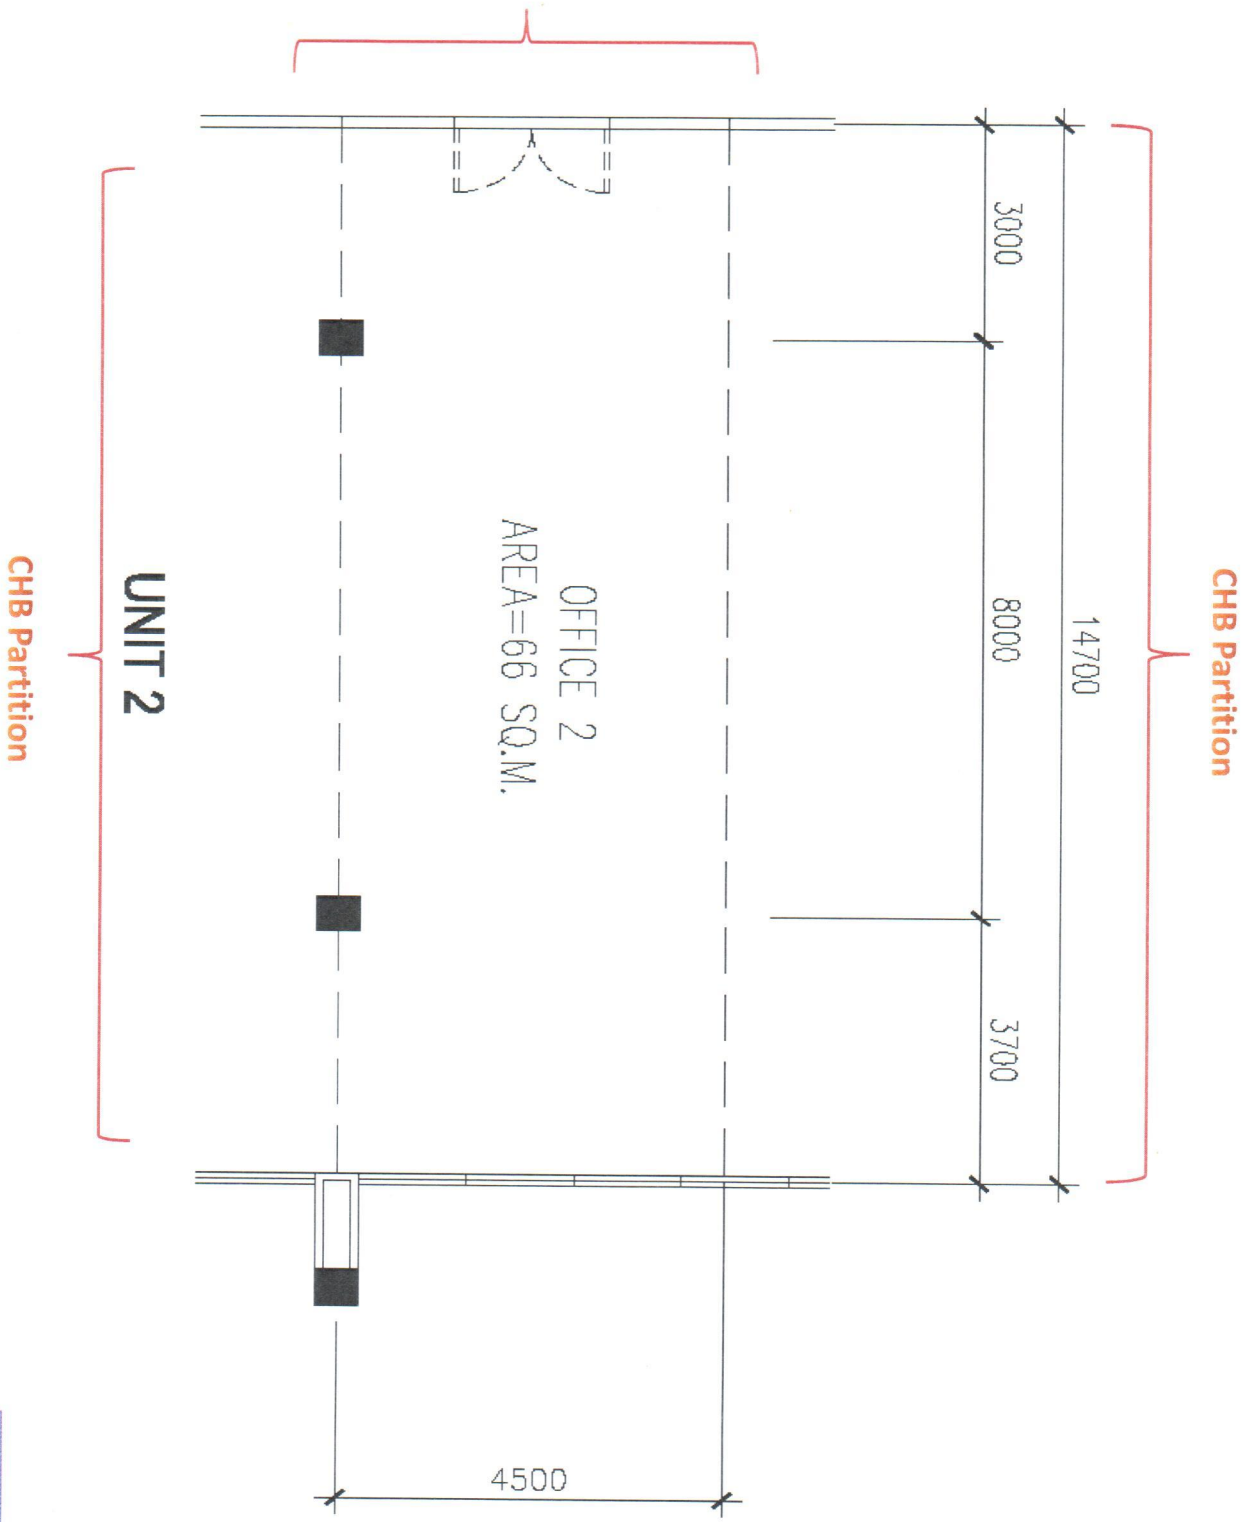

Glass Panel & Glass Door

CHB Partition

14700

3000

8000

3700

OFFICE 2
AREA=66 SQ.M.

UNIT 2

CHB Partition

4500

9th Floor